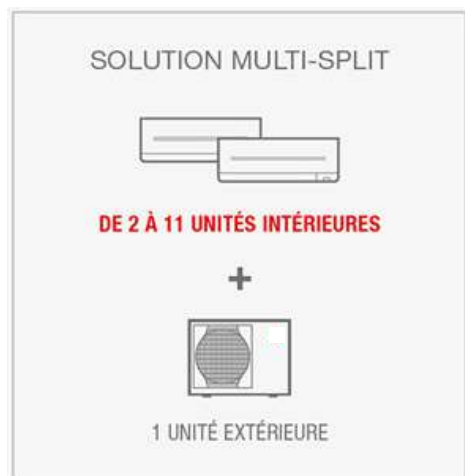

CLIMATISATION - UNITÉ INTÉRIEURE

MONOSPLIT

Gamme Fujitsu - TAKAO M2 CONFORT

● ATL873194	Unité Intérieure	2000W	703,00€
● ATL873195	Unité Intérieure	2500W	790,00€
● ATL873196	Unité Intérieure	3400W	863,00€

Gamme Fujitsu - ZENKEO INITIALE

● ATL873953	Unité Intérieure	2100W	479,00€
● ATL873954	Unité Intérieure	2500W	520,00€

NOS SOLUTIONS SUR CONSULTATION

Discrètes et silencieuses, nos climatisations réversibles vous permettront de vous réchauffer en hiver et de vous rafraîchir en été, tout cela en réalisant des économies d'énergies !

● Stock agence

● Stock logistique sous 24/48h

(retrouvez tous nos prix et disponibilités en agence sur www.2ed.fr)

Catalogue 2023

105

Tarif Public HT

CLIM / VENTIL