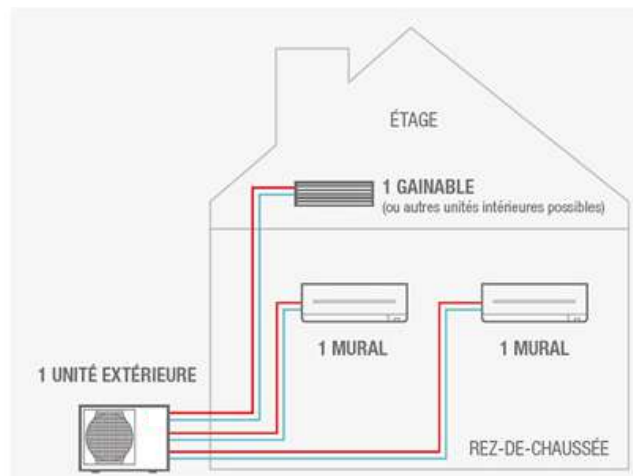

CLIMATISATION - UNITÉ INTÉRIEURE

MONOSPLIT

Gamme Fujitsu - TAKAO M2 CONFORT

● ATL873194	Unité Intérieure	2000W	703,00€
● ATL873195	Unité Intérieure	2500W	790,00€
● ATL873196	Unité Intérieure	3400W	863,00€

Gamme Fujitsu - ZENKEO INITIALE

● ATL873953	Unité Intérieure	2100W	479,00€
● ATL873954	Unité Intérieure	2500W	520,00€

NOS SOLUTIONS SUR CONSULTATION

Discrètes et silencieuses, nos climatisations réversibles vous permettront de vous réchauffer en hiver et de vous rafraîchir en été, tout cela en réalisant des économies d'énergies !

● Stock agence

● Stock logistique sous 24/48h

(retrouvez tous nos prix et disponibilités en agence sur www.2ed.fr)

Catalogue 2023

105

Tarif Public HT

CLIM / VENTIL